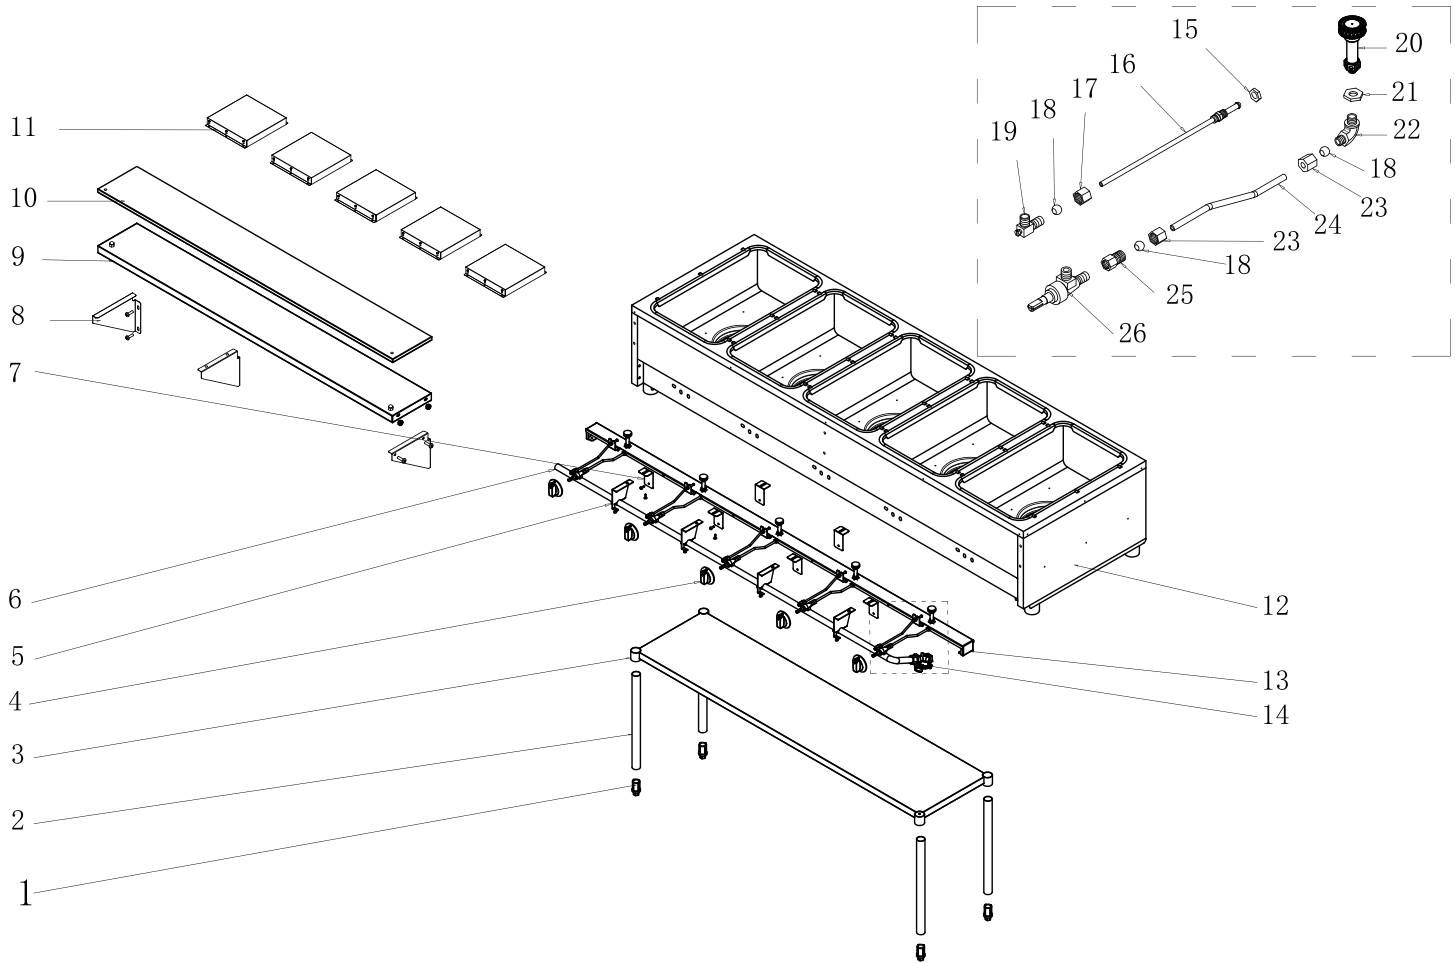

Parts Breakdown

Model FW-CN-0005-NG 47345

Parts Breakdown

Model FW-CN-0005-NG 47345

Item No.	Description	Position	Item No.	Description	Position	Item No.	Description	Position
AI675	Feet for 47345	1	AI722	Poly Cutting Board for 47345	10	AI693	Elbow Pipe for 47345	19
AI676	Leg Pipe for 47345	2	AI723	Cover for 47345	11	AI694	Jet Burner for 47345	20
AI719	Under Shelf for 47345	3	AI724	Body for 47345	12	AI695	Lock Nut for 47345	21
AI678	Knob for 47345	4	AI725	Long Support Frame for 47345	13	AI696	Elbow Pipe for 47345	22
AI679	Support Frame for 47345	5	AI688	Regulator (NG) for 47345	14	AI697	Lock Nut for 47345	23
AI720	Gas Pipe for 47345	6	AI689	Lock Nut for 47345	15	AI727	Burner Gas Pipe for 47345	24
AI681	Support Frame for 47345	7	AI726	Pilot Burner for 47345	16	AI699	Lock Nut (NG) for 47345	25
AI682	Bracket for 47345	8	AI691	Lock Nut for 47345	17	AI700	Gas Valve for 47345	26
AI721	Shelf for Cutting Board for 47345	9	AI692	Circle Hoop for 47345	18			